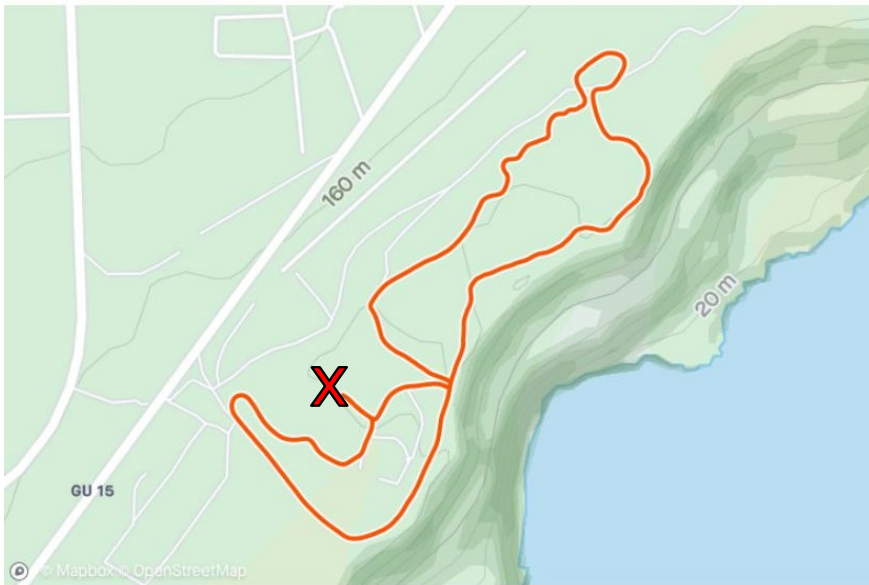

After completing the course, please tear off your bib tag for the raffle, and drop in the course completion box!

COURSE LOCATED  
AT GUAM  
INTERNATIONAL  
RACEWAY  
COORDINATES:  
13.506807,  
144.886206

3.1 MILE COURSE IS  
MARKED IN ORANGE  
TAPE

CHECK-IN TIME:  
6:30AM  
GO TIME: 7:00AM

RAFFLE AND PRIZES

SOUTEHRN  
MOUNTAIN GEAR

138 W. Seaton Blvd.  
2nd Floor (Unit 202)  
Hagatna, Gu 96910

# COURSE DESIGN

- START/FINISH LOCATED AT "X"
- COURSE RUNS COUNTER CLOCKWISE. FOLLOW ORANGE TAPE AND ARROWS. PLEASE, DO NOT LEAVE AND WANDER OFF THE COURSE!
- EXPECT MILD ELEVATION CHANGES

Distance  
3.13 mi